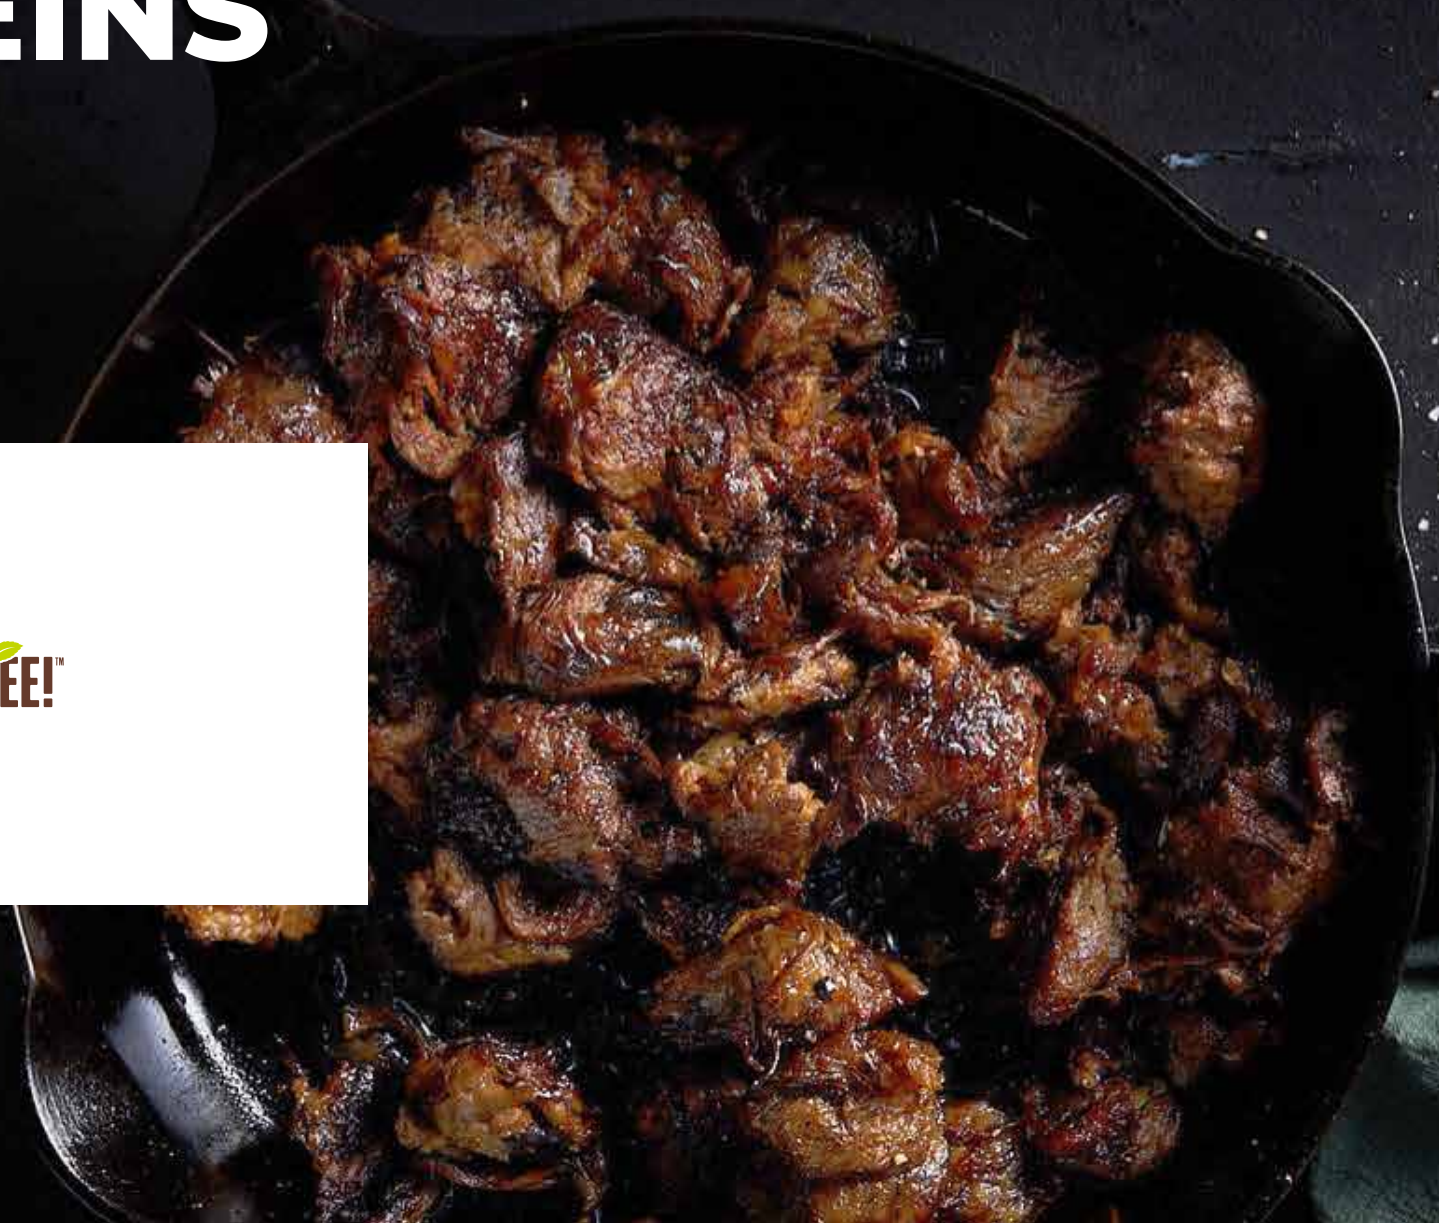

PRODUCT CATEGORY

PLANT-BASED PROTEINS

fable

HAPPIEE!™